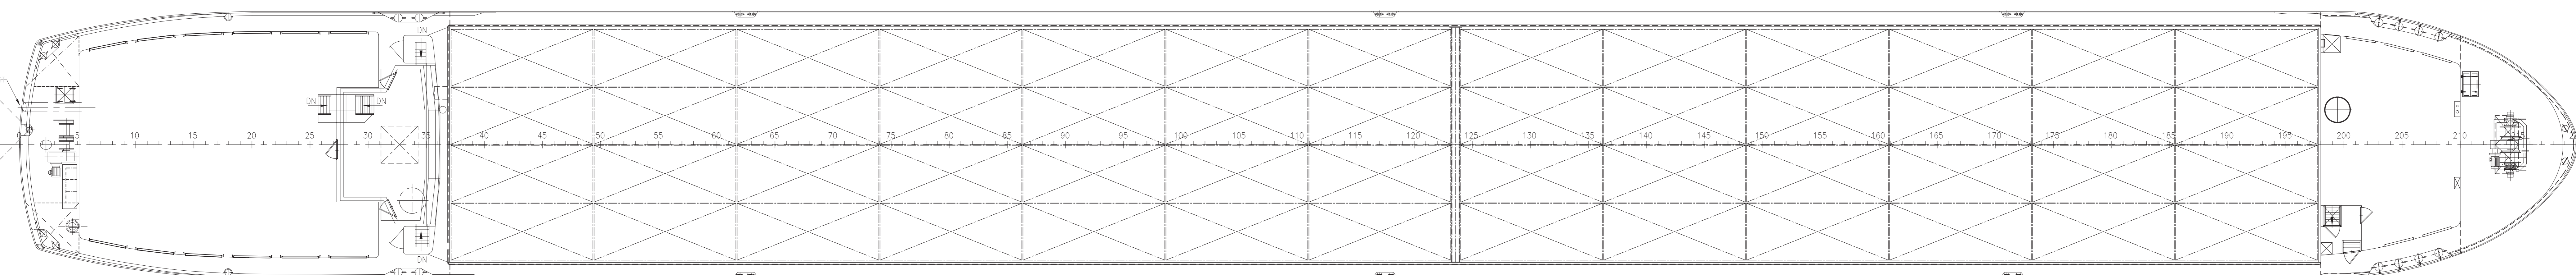

SIDE VIEW

MAIN DECK

UNDER DECK VIEW

DECKHOUSE TOP DECK

CARGO HOLD CROSS SECTION

ORDINARY FRAME, 500 mm SPACING, WEB FRAME, 3000 mm SPACING.

MAIN CHARACTERISTIC DATA

LENGTH O.A. 00 M
 BREADTH O.A.
 BREADTH MLD. 11,40 M
 DEPTH