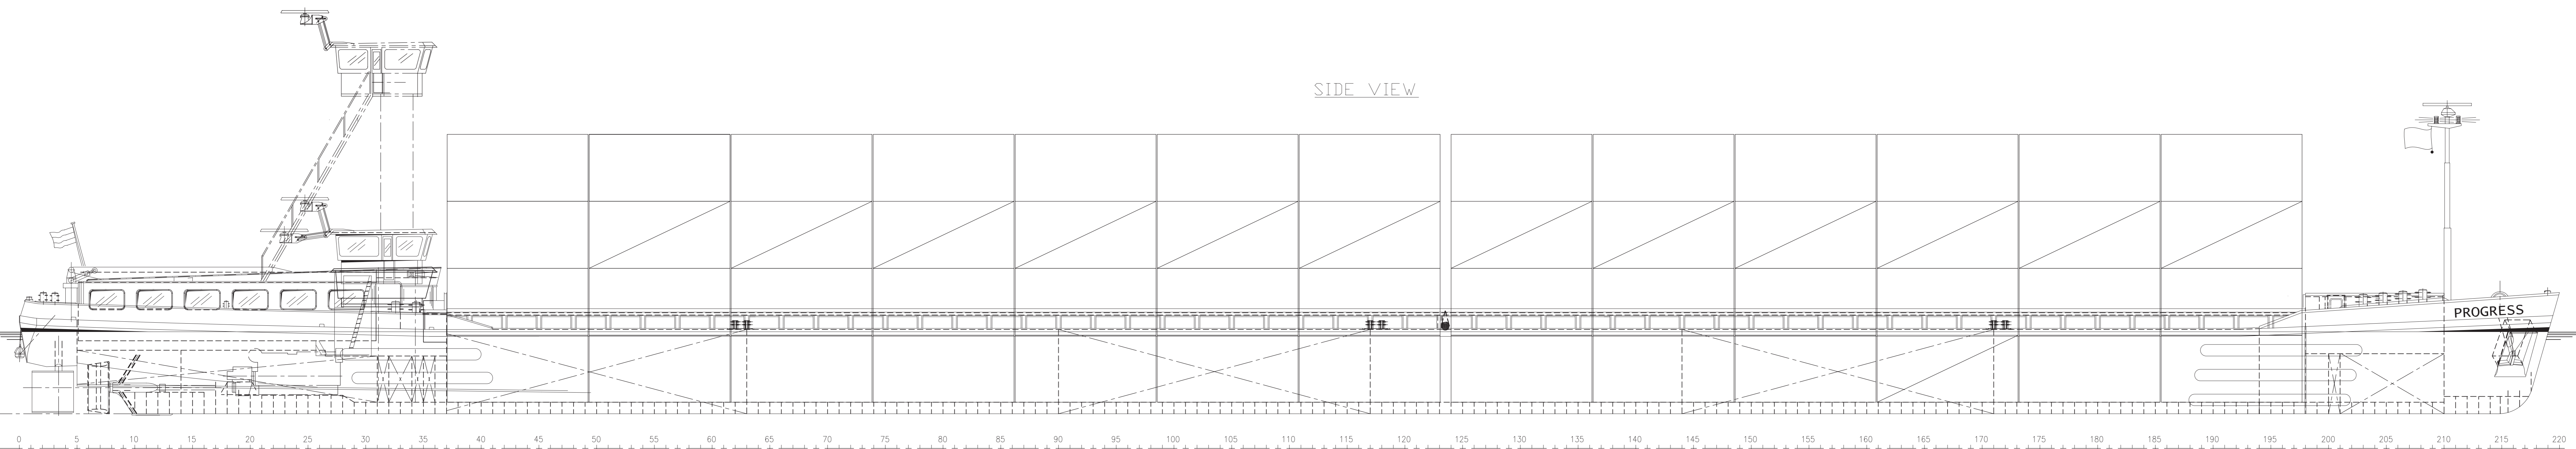

SIDE VIEW

MAIN DECK

UNDER DECK VIEW

DECKHOUSE TOP DECK

CARGO HOLD CROSS SECTION

ORDINARY FRAME, 500 mm SPACING, WEB FRAME, 3000 mm SPACING.

MAIN CHARACTERISTIC DATA

LENGTH O.A. 00 M
 BREADTH O.A.
 BREADTH MLD. 11,40 M
 DEPTH