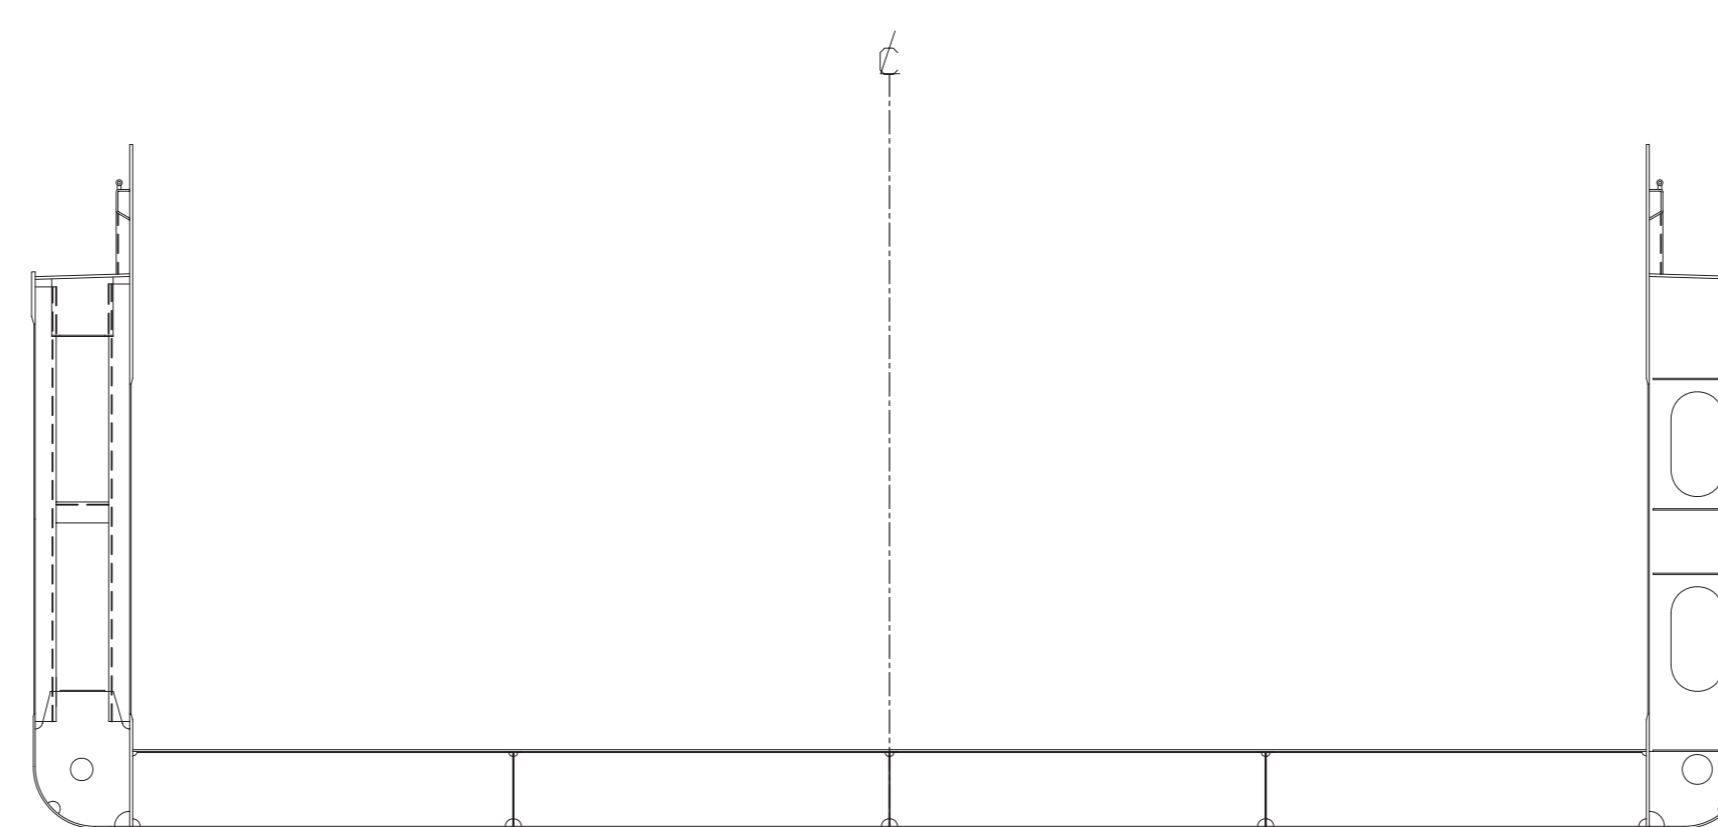

SIDE VIEW

MAIN DECK

UNDER DECK VIEW

DECKHOUSE TOP DECK

CARGO HOLD CROSS SECTION

ORDINARY FRAME, 500 mm SPACING, WEB FRAME, 3000 mm SPACING.

MAIN CHARACTERISTIC DATA

LENGTH O.A. 00 M
 BREADTH O.A.
 BREADTH MLD. 11,40 M
 DEPTH