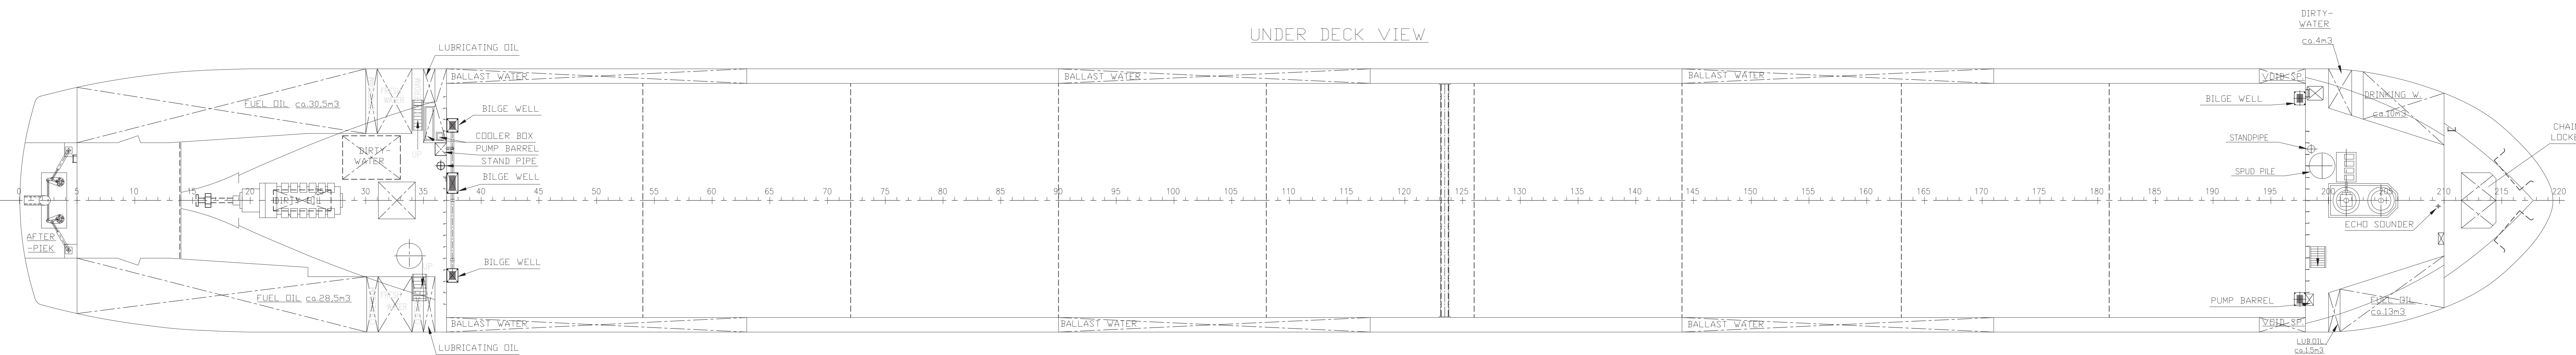

SIDE VIEW

MAIN DECK

UNDER DECK VIEW

DECKHOUSE TOP DECK

CARGO HOLD CROSS SECTION

ORDINARY FRAME, 500 mm SPACING, WEB FRAME, 3000 mm SPACING.

MAIN CHARACTERISTIC DATA

LENGTH O.A. 00 M
 BREADTH O.A.
 BREADTH MLD. 11,40 M
 DEPTH