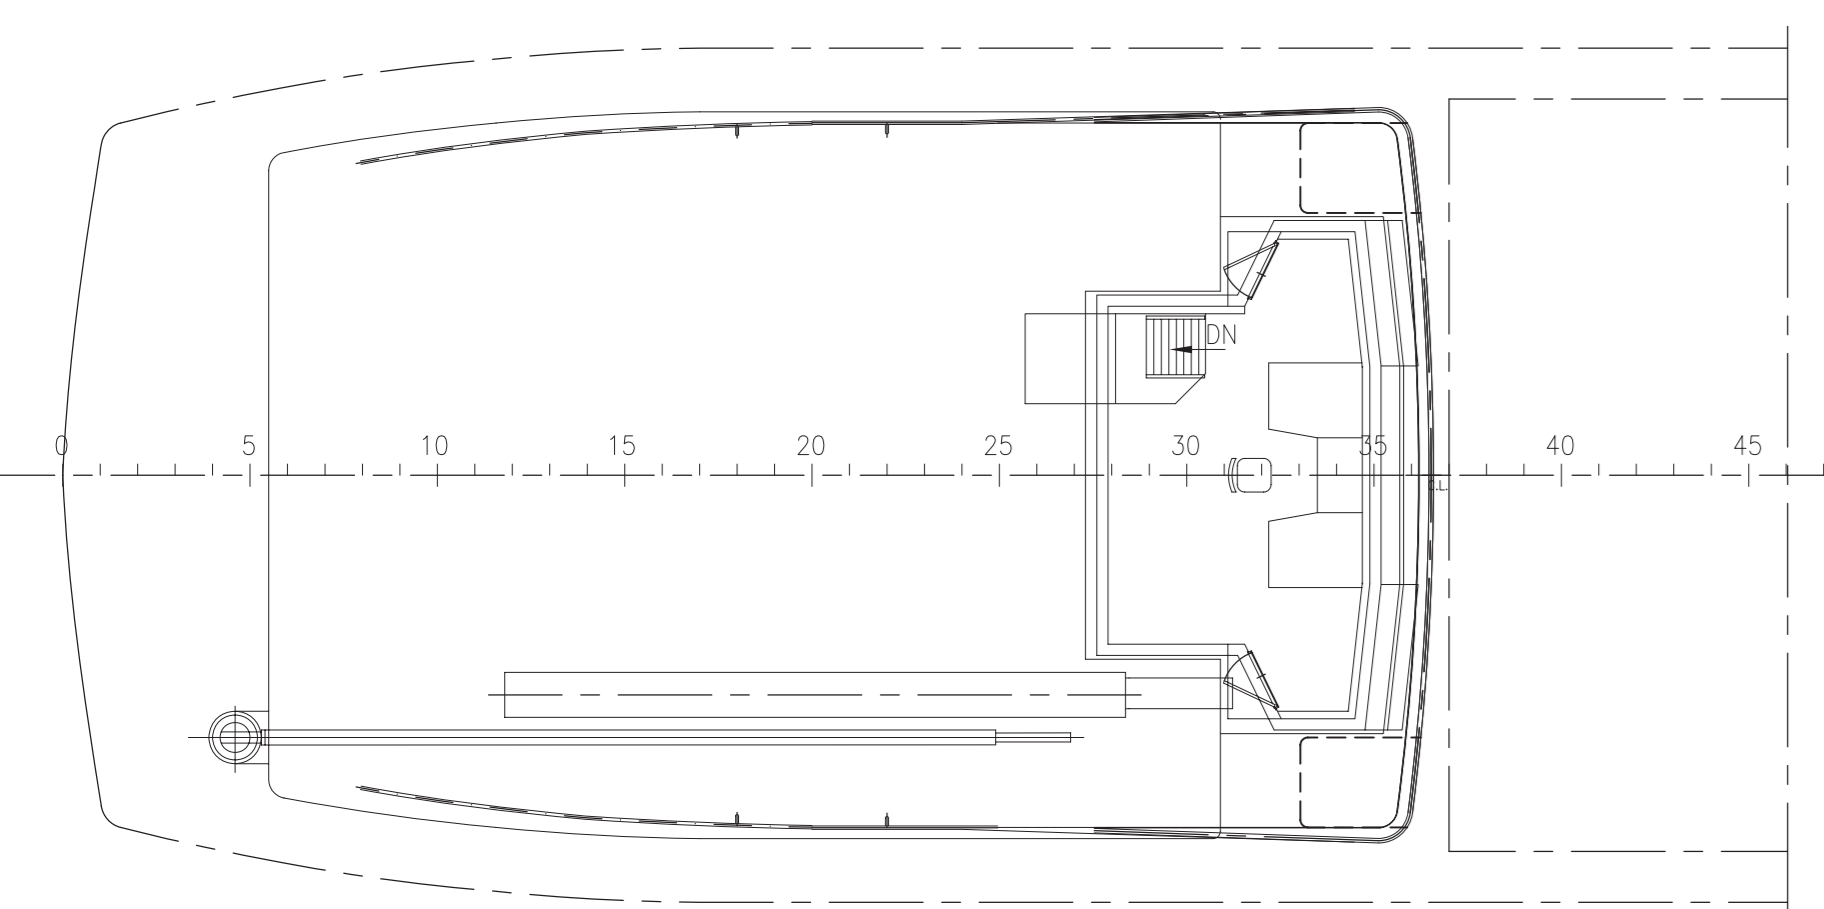

SIDE VIEW

MAIN DECK

UNDER DECK VIEW

DECKHOUSE TOP DECK

CARGO HOLD CROSS SECTION

ORDINARY FRAME, 500 mm SPACING, WEB FRAME, 3000 mm SPACING.

MAIN CHARACTERISTIC DATA

LENGTH O.A. 00 M
 BREADTH O.A.
 BREADTH MLD. 11,40 M
 DEPTH